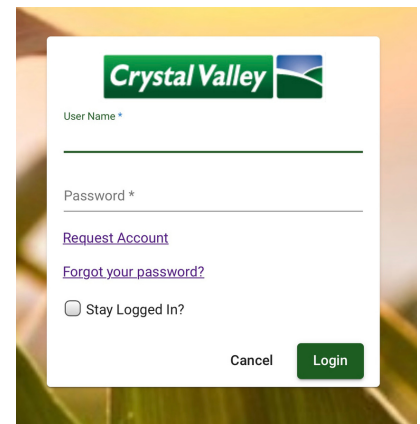

Account

- View payments/charges , patronage equity, purchase summaries, sales contracts
- Sign up for notifications/subscriptions

Crystal Valley App Site

Apple App Store

How to Get Started

Apple Users: Download Crystal Valley's app in the Apple App Store.

Android Users: visit patron.crystalvalley.coop to download after logging in.
Or, use QR Codes on front page to easily access

Getting Signed Up

App

1. Click on the person in top right corner of the app
2. Choose "Sign In"

Website

1. Click on "My Account", upper right corner
2. Choose "Patron Portal"

Or, type in <https://patron.crystalvalley.coop> to browse right to the site.

Returning Patron Portal User

- Sign in using your username and password

If you have previously registered for the Patron Portal, you will sign in with your user name (email address) and password.

Creating New User Accounts

1. Click on "Request Account"
2. Enter your information
3. Click Register
4. Accept confirmation email
5. Confirm account