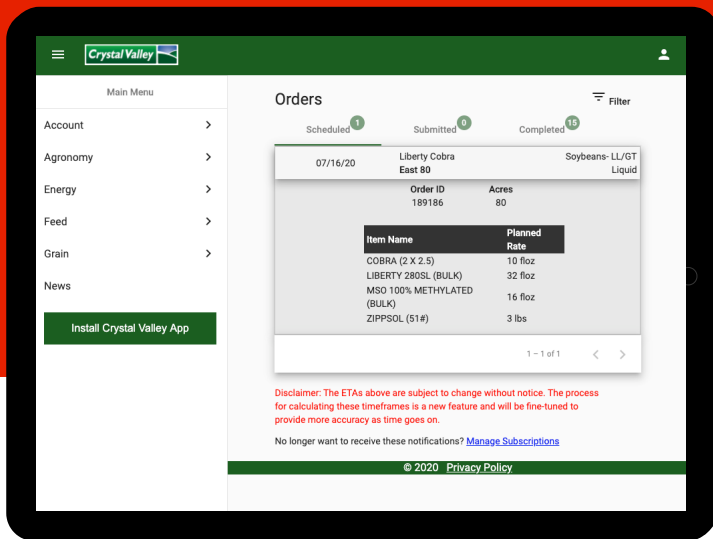

Patron App Now Available for Download

Here is what our app can do for you

Agronomy

- View approximate field arrival time for applicators
- View prepay and contracts
- Sign up for notifications/subscriptions

Energy

- See recent deliveries
- Request a delivery
- View prepay and contracts

Feed

- Request a delivery
- View prepay

Grain

- Real time grain scale tickets
- View grain bids
- Access up to date grain position
- Download grain delivery reports for crop insurance
- Updated harvest hours for each location
- Review and E-sign purchase contracts

Account

- View payments/charges , patronage equity, purchase summaries, sales contracts
- Sign up for notifications/subscriptions

Crystal Valley App Site

Apple App Store

How to Get Started

Apple Users: Download Crystal Valley's app in the Apple App Store.