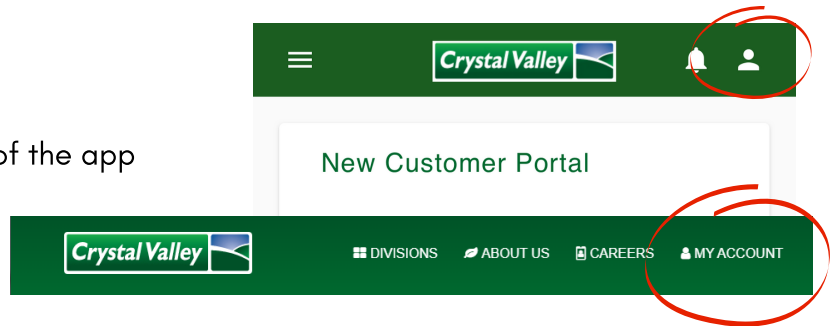

Account

- View payments/charges , patronage equity, purchase summaries, sales contracts
- Sign up for notifications/subscriptions

Crystal Valley App Site

Apple App Store

How to Get Started

Apple Users: Download Crystal Valley's app in the Apple App Store.

Android Users: visit patron.crystalvalley.coop to download after logging in.
Or, use QR Codes on front page to easily access

Getting Signed Up

App

1. Click on the person in top right corner of the app
2. Choose "Sign In"