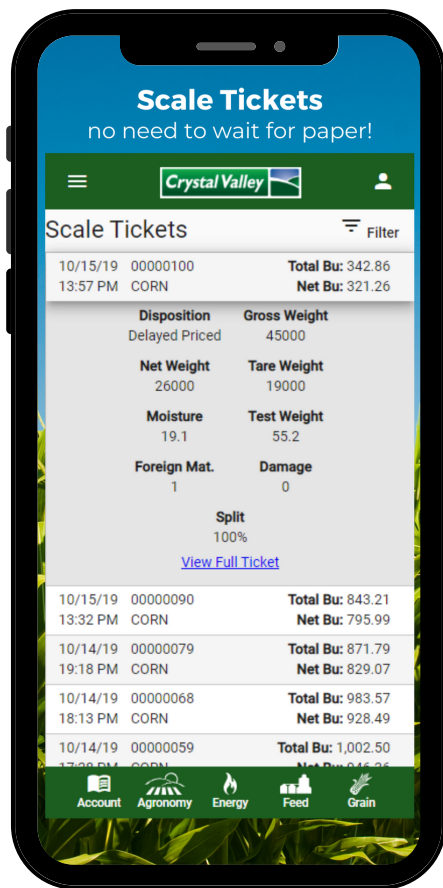

Energy

- See recent deliveries
- Request a delivery
- View prepay and contracts

Feed

- Request a delivery
- View prepay

Grain

- Real time grain scale tickets
- View grain bids
- Access up to date grain position
- Download grain delivery reports for crop insurance
- Updated harvest hours for each location
- Review and E-sign purchase contracts

Account

- View payments/charges , patronage equity, purchase summaries, sales contracts
- Sign up for notifications/subscriptions

Crystal Valley App Site

Apple App Store

How to Get Started

Apple Users: Download Crystal Valley's app in the Apple App Store.